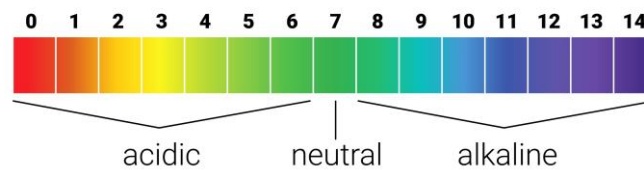

34

PRACTICE LIMITED TO ORTHODONTICS

34 CASTLE STREET
HEREFORD
HR1 2NW

Tel: 01432273393

Email: reception@evansmortonevans.co.uk

Website: www.34castlestreet.com

PH OF POPULAR DRINKS

The pH scale measures how acidic or basic a substance is.

The pH scale

SPRING WATER (STILL)	7.87
TAP WATER	7.6
MILK (NON-FAT)	6.51
SPRING WATER (FIZZY)	4.72
PURE ORANGE JUICE	4.09
RIBENA TOOTHKIND	3.65
CHERRYADE	3.54
PURE APPLE JUICE	3.51
TANGO ORANGE	3.38
LUCOZADE SPORT	3.36
RED BULL	3.35
DIET COKE	3.28
SUNNY DELIGHT	3.1
IRN BRU	2.87
FLAVOURED WATER	2.84
DR PEPPER	2.79
FANTA ORANGE	2.79
RIBENA	2.72
PEPSI	2.29
COKE	2.2